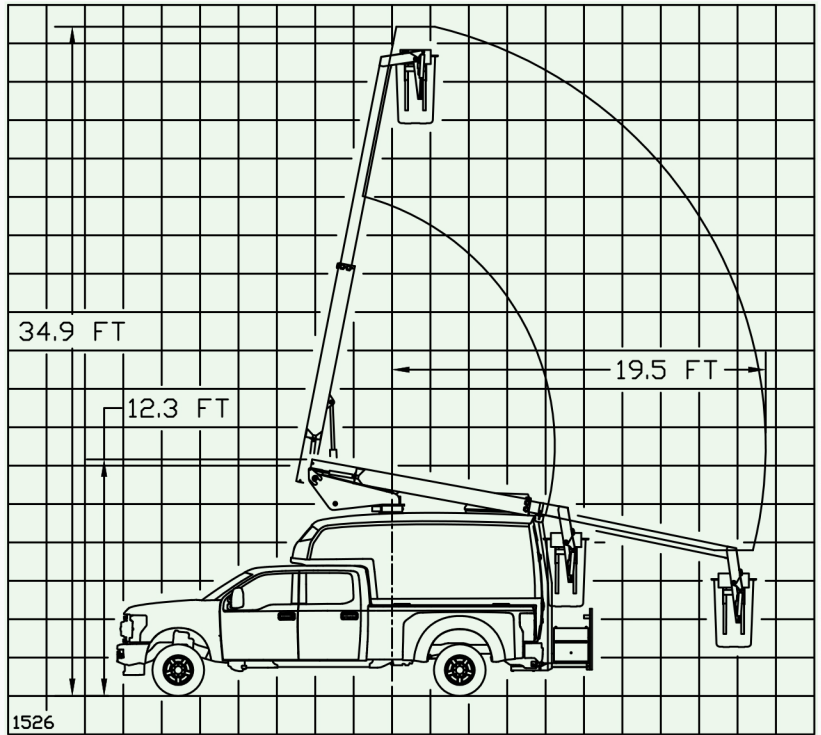

PICKUP REQUIREMENTS

Make	Ford F350 or RAM 3500
Pickup GVWR*	13,000 lbs
Front Axle GAWR*	4,100 lbs
Rear Axle GAWR*	9,500 lbs
Approx Weight of Stability	10,460 lbs
Bed Length	8 ft
Dual Rear Wheels	

*Based on minimum specifications

POWER SOURCE

Self Contained
Eco Throttle
Long Run Times
Electric Start
Fuel Injected
12V 30A
3 Year Warranty

COMPOSITE TRUCK BODY

Interior Body Height 6 ft 2 in (1.8 m)
One-Piece Unibody Casule
Stainless Steel Hardware and Water Management System
Cargo Space of 385 cu/ft of Usable Space
Full-Service Mobile Workshop w/ Walk-In Height
Lightweight Strong Composite Material
Aerodynamic Design
Universal Fit into All Pickup Trucks
60/40 Rear Doors
10 year Warranty/ 20+ Year Service Life

AERIAL SPECIFICATIONS

Horizontal Side Reach 19 ft 6 in (5.9 m)
Height Bottom Basket* 29 ft 10 in (9.0 m)
Working Height* 34 ft 10 in (10.6 m)
Stowed Height* 12 ft 2 in (3.7 m)
Standard Basket Capacity 350 lbs (159 kg)
540 Degree Rotation
24 VDC Powered Aerial
Electric Tool Outlet at Basket
Emergency Lower 12 VDC
Proportional Upper Controls w/ Single Handle Actuator
Side Mounted Walk-Thru Basket w/ Door
Lightweight Aluminum Inner Boom
Hydraulic Leveling Basket
Pedestal Riser Houses Hydraulic Reservoir and Batteries
UTLN35A meets and exceeds ANSI A92.2-2015 and OSHA Requirements

*Based on a 35 in (0.89m) pickup bed height

ASPTRUCK.COM

ASPTRUCK.COM

888-765-3322

821 Enterprise, Hewitt, TEXAS 76643

ASP Truck AERIAL SPLICING PICKUP

INTERIOR
HEIGHT
6'2"

* RAM shown